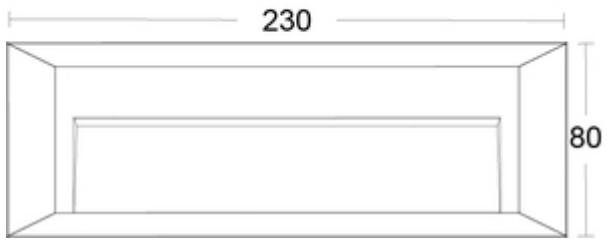

JCC Lighting LTD, Lux Park, Chichester Business Park, City Fields Way, Tangmere, Chichester, West Sussex, PO20 2FT.
Sales: 01243 838999 (8am to 5pm Monday to Friday) Fax: 01243 838998 | sales@jcc.co.uk | www.jcc.co.uk
Company Registration Number: 03044848 | VAT Number: 918544112

This document is uncontrolled if printed, all information is subject to change

Version 111 [14/03/2023]