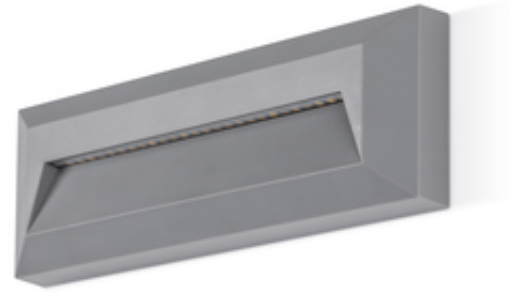

JC17056

Wall Light

Surface Mount Linear Wall/Path Dark Grey 3000K IP65

Features & Benefits

- Suitable for interior and exterior applications
- Shallow design
- Downward illumination

CRI:RA

WARRANTY

RATING

BEAM

CLASS II

General Information

Mounting	Wall
Environment	Outdoor
Product Group	LED - Surface
Color Finish	Light Grey
Product Shape	Linear
Overall Dimensions	230mm (L) x 80mm (W) x 80mm (D)
Length (mm)	230
Width (mm)	80
Depth (mm)	80
Product Weight(kg)	0.27
Recommended Product Location	Outdoor and indoor use
Method Of Fix	Back fix
IP Rating	IP65
Origin of manufacturer	China
Warranty	2 years standard warranty extends to 3 years when registered within the first year of purchase (See Website for terms and conditions)