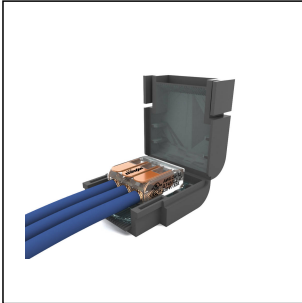

# MJBF113

Shell Box Size 1

Products may differ in size, colour and appearance to those shown. If you require further information or customisation, please contact us directly.

|                                  |                    |
|----------------------------------|--------------------|
| <b>Temp. range min</b>           | -20 °C             |
| <b>Temp. range max</b>           | 90 °C              |
| <b>Glow wire test</b>            | self-extinguishing |
| <b>External dimensions LxWxH</b> | 31,4x32x16mm       |
| <b>Type</b>                      | MJBF113            |
| <b>UK-Number</b>                 | MJBF113            |
| <b>WISKA-Order no.</b>           | 10109407           |
| <b>Packing unit</b>              | 1                  |

Remarks:

Wago 221 Connector Type: 1 x 3 way

Content:

- Hard shell in plastic polymer with snap closure, pre-filled with silicone gel
- Compact insulated connectors with lever clamping Wago 221

01.05.2024

Your Contact: